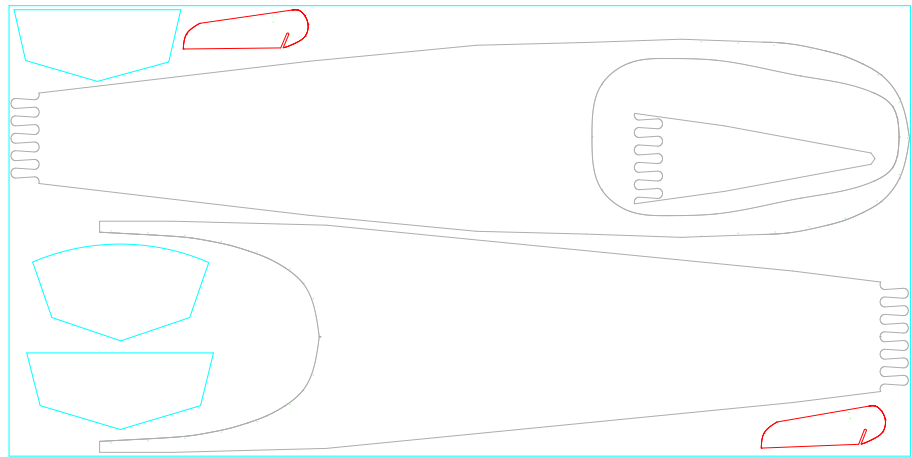

Hull  
Deck  
Bulkheads  
Cockpit  
Skeg  
3mm

Forms  
1/2" MDF

Hull  
3mm

Deck  
3mm

# SHRIKE - KEYHOLE